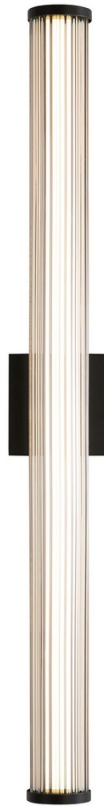

5590-OWL24 BLK · Rodara Rodara - 24" in Matte Black · \$125.00
4.75inL x 3.5inW x 24.375inH · Finish: Matte Black · Shade Finish: Clear · Shade Material: Glass
Qty Available: 0
Bulb Base Type: LED Panel · Bulb Included: No

[Instructions](#)

Rodara is a sleek and modern outdoor wall lamp designed to elevate your outdoor space with style and functionality. Featuring a sophisticated matte black finish, this fixture effortlessly complements any contemporary exterior. The lamp is crafted with smooth, high-quality glass, ensuring a flawless, bubble-free surface for a clean and polished appearance. Its long and slender design adds a touch of elegance, making it the perfect addition to any modern home, patio, or entryway. Illuminate your outdoors with this timeless, stylish lighting solution that brings both beauty and brilliance to your environment.

5590-OWL17 BLK · Rodara Rodara - 17" in Matte Black · \$100.00
4.75inL x 3.5inW x 16.5inH · Finish: Matte Black · Shade Finish: Clear · Shade Material: Glass
Qty Available: 0
Bulb Base Type: LED Panel · Bulb Included: No